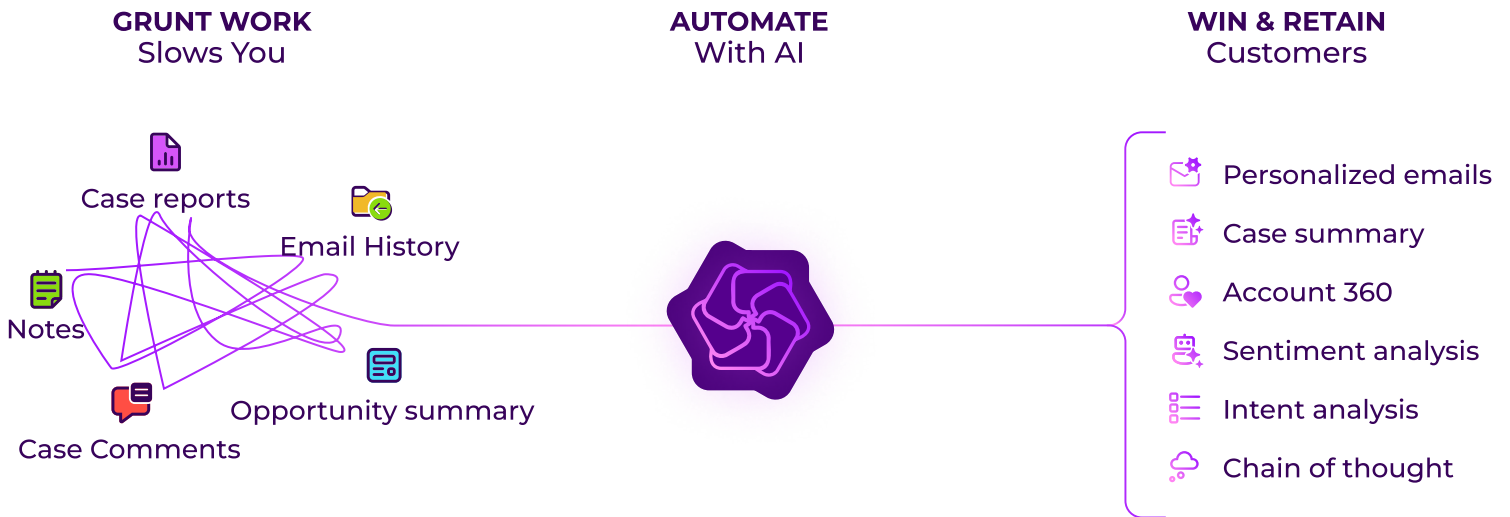

Kill Grunt Work

Supercharge your Salesforce with ChatGPT.

72% Time spent NOT SELLING

66% of reps are drowning in tools!

97% of leaders agree - AI gives reps more time

GPTfy is the Salesforce-native, enterprise-grade solution that accelerates your Salesforce integration with ChatGPT.

You deliver more with Salesforce + AI + GPTfy

20+ pre-packaged AI prompts get your AI journey started in under 1 hour.

Automated email generation

Sentiment & Intent automation

Account 360 View

GPTfy for Salesforce