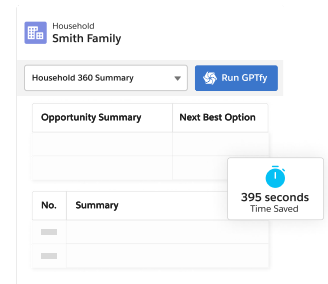

You deliver more with Salesforce + AI + GPTfy

20+ pre-packaged AI prompts get your AI journey started in under 1 hour.

Automated email generation

Sentiment & Intent automation

Account 360 View

GPTfy for Salesforce