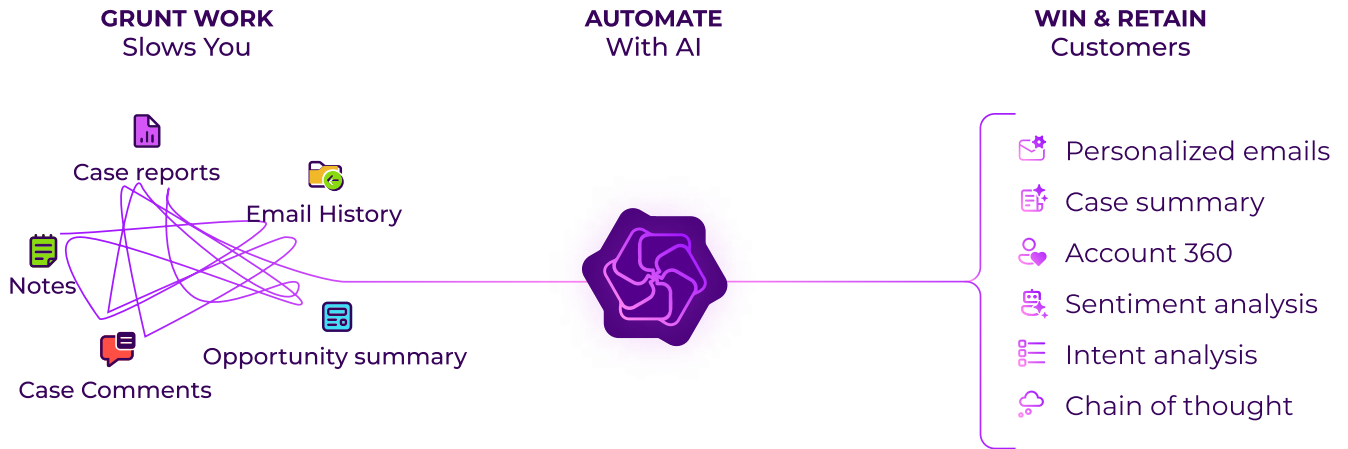

Other AI Clouds

Varies in Security, Complexity, Cost, and Enterprise readiness.

VS

GPTfy for Salesforce

Secure, Quick, Low Cost, and Enterprise ready for your CRM.

	GPTfy	Other AI Clouds
AI Automation Use Cases		
Personalized Email Generation [§]	✓	✓
Summarization of Records [§]	✓	✓
Sentiment Analysis [§]	✓	Not known
Intent Analysis [§]	✓	Not known
Chain of Thought Analysis [§]	✓	Not known
360 Degree view (AI generated) [§]	✓	Not known
Generate Knowledge Article from Cases	✗	✓
Apex Code, Test Classes & Flow Generation	✗	✓

[§] Works on most Standard, Custom and Packaged objects.
GPTfy comes pre-packaged with prompts for Opportunity, Lead, Contact, Account, Case etc.

Architecture & Security

Security Layer

High Deposits Client 